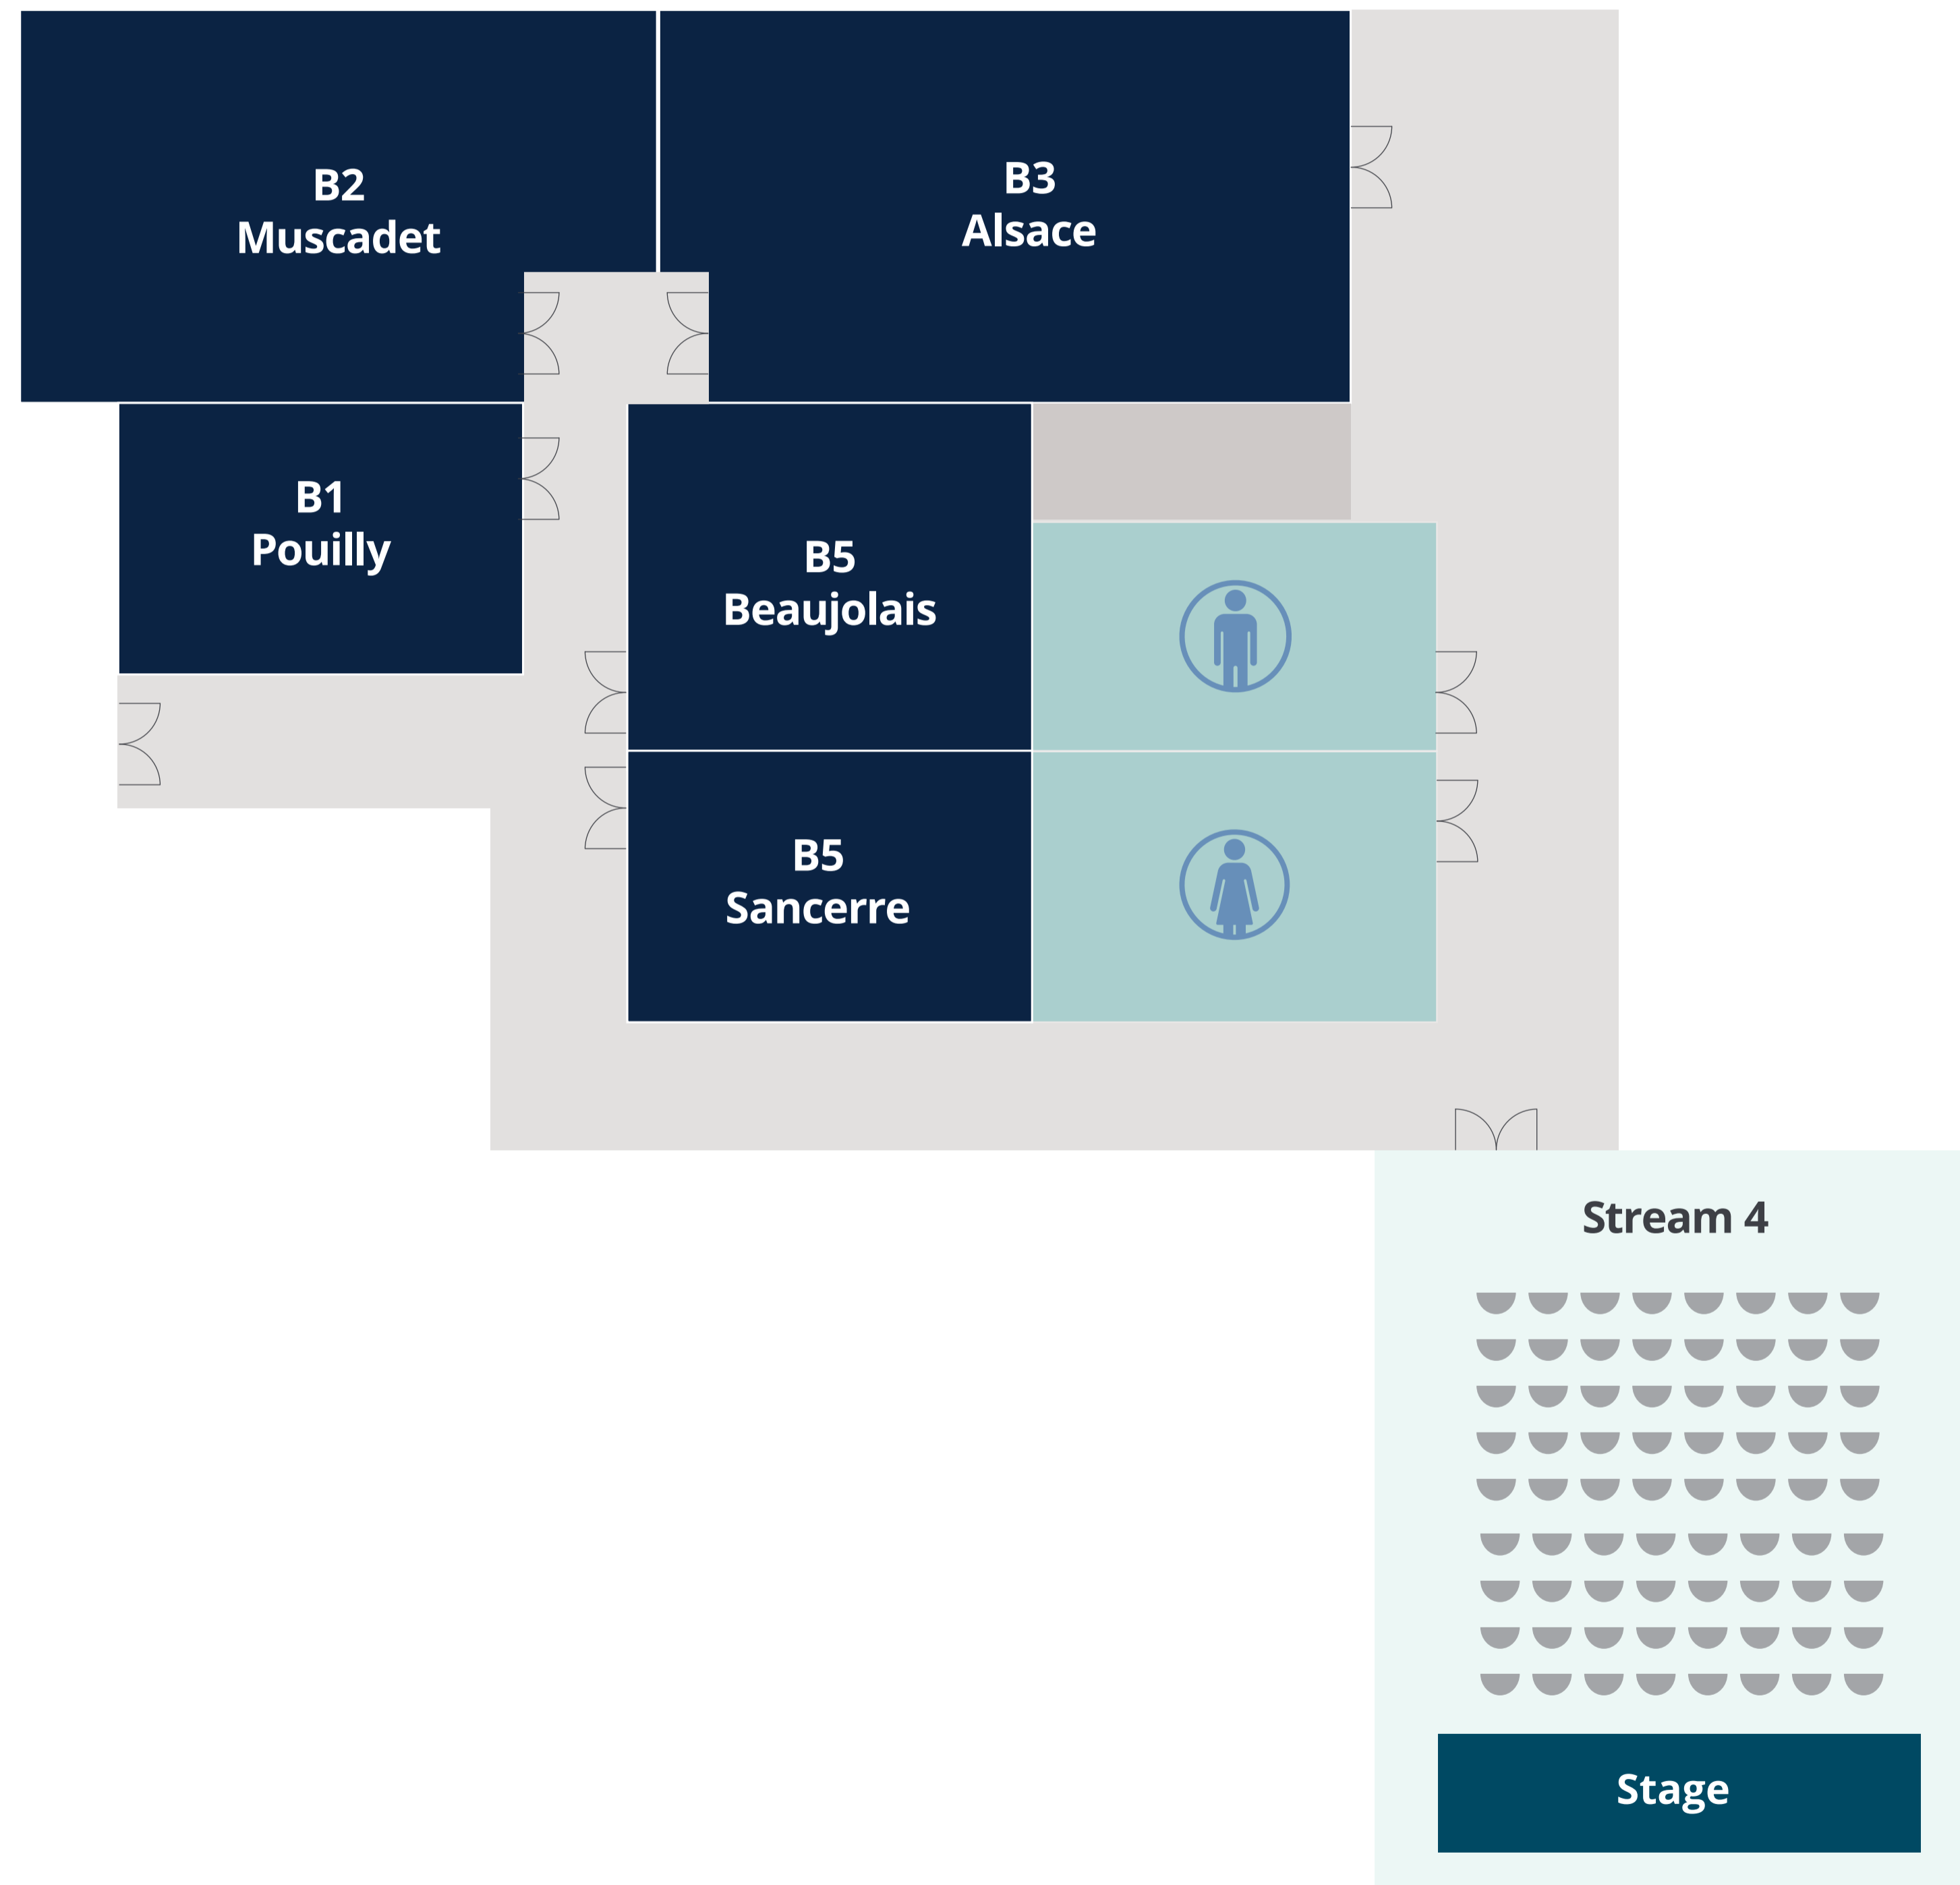

# Floorplan

COMPANY	STAND NO
SolaX Power	1
Sungrow	2
	3
	4
	5
Enertis	6
PV Farm	7
NovoGrid	8
Above surveying	9
Astronergy	10
	11
DMECG	12
Power Electronics	13
JA Solar	14
Tongwei	15
	16
	17
	18
Solar Recycling Solutions	19
Solar Media	20

Available Reserved Sold

Mezzanine Floor (located 1 level below)

COMPANY	MEETING ROOM
	<b>B1</b>
	<b>B2</b>
ESN	<b>B3</b>
	<b>B4</b>
SolaX Power	<b>B5</b>

Available Reserved Sold