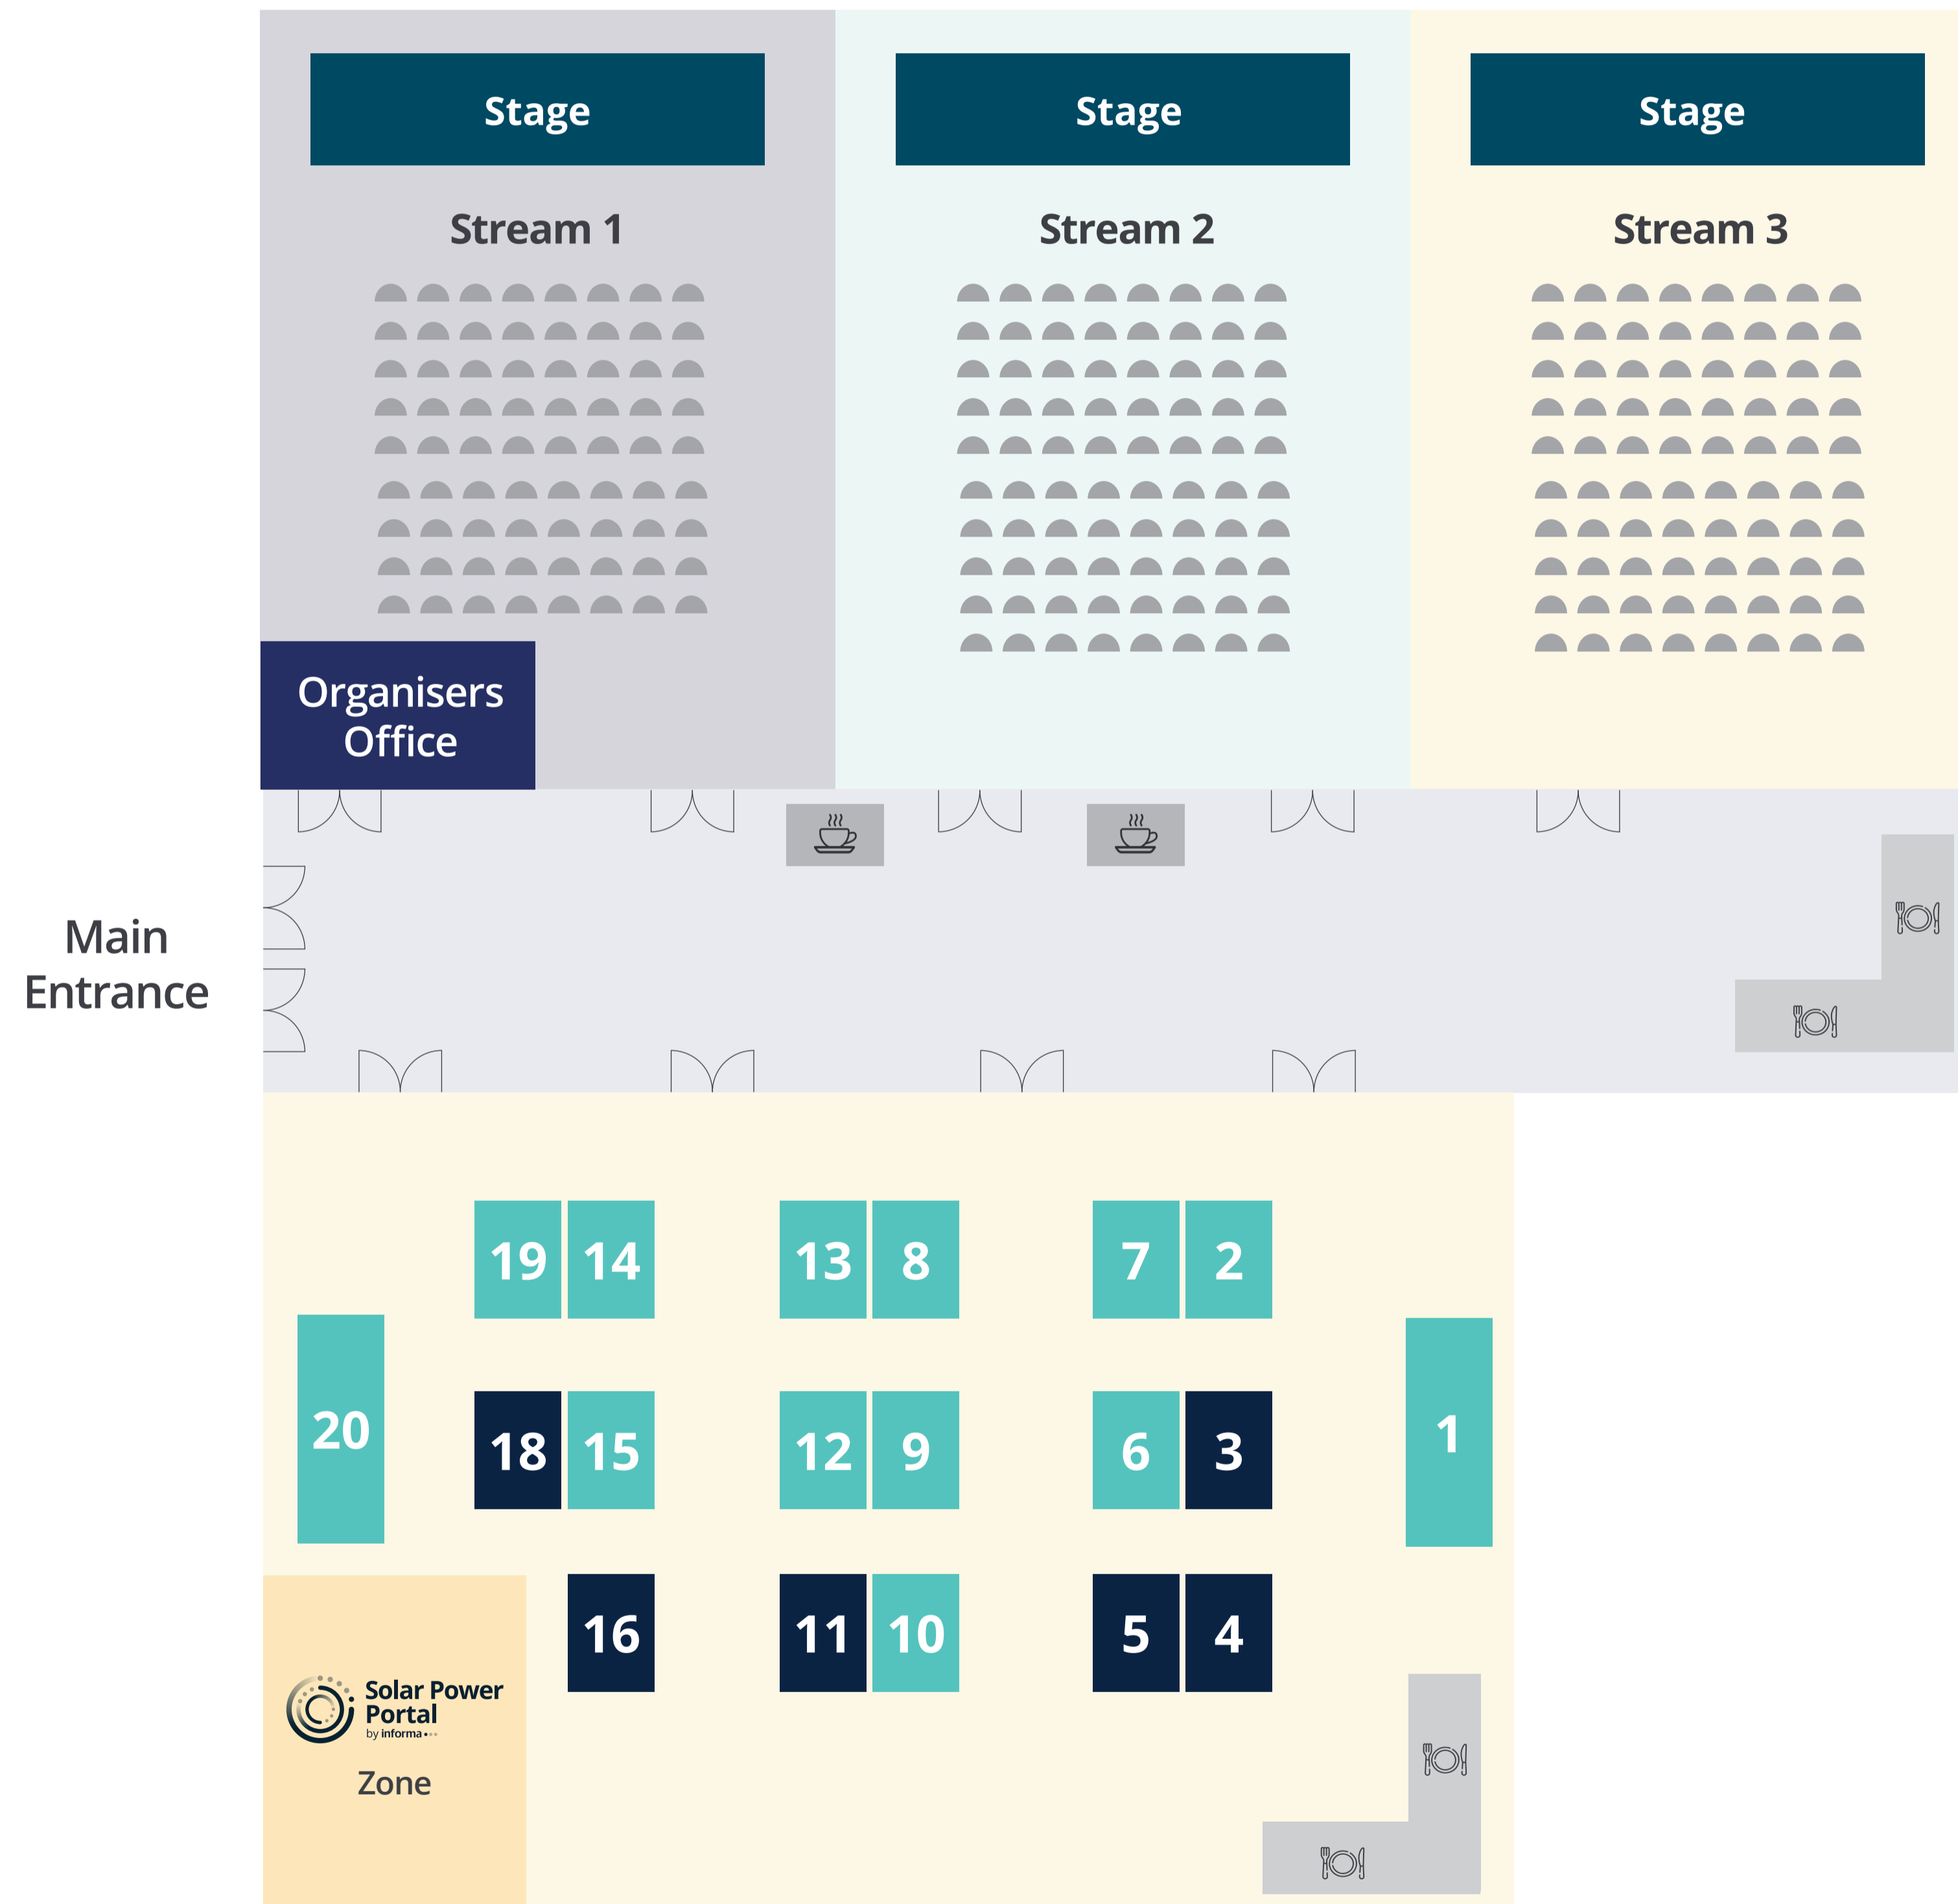

# Floorplan

COMPANY	STAND NO
SolaX Power	1
Sungrow	2
	3
	4
	5
Enertis	6
PV Farm	7
NovoGrid	8
Above surveying	9
Astronergy	10
	11
DMECG	12
Power Electronics	13
JA Solar	14
Tongwei	15
	16
	17
	18
Solar Recycling Solutions	19
Solar Media	20

Available Reserved Sold

Mezzanine Floor (located 1 level below)

COMPANY	MEETING ROOM
	<b>B1</b>
	<b>B2</b>
ESN	<b>B3</b>
	<b>B4</b>
SolaX Power	<b>B5</b>

Available Reserved Sold